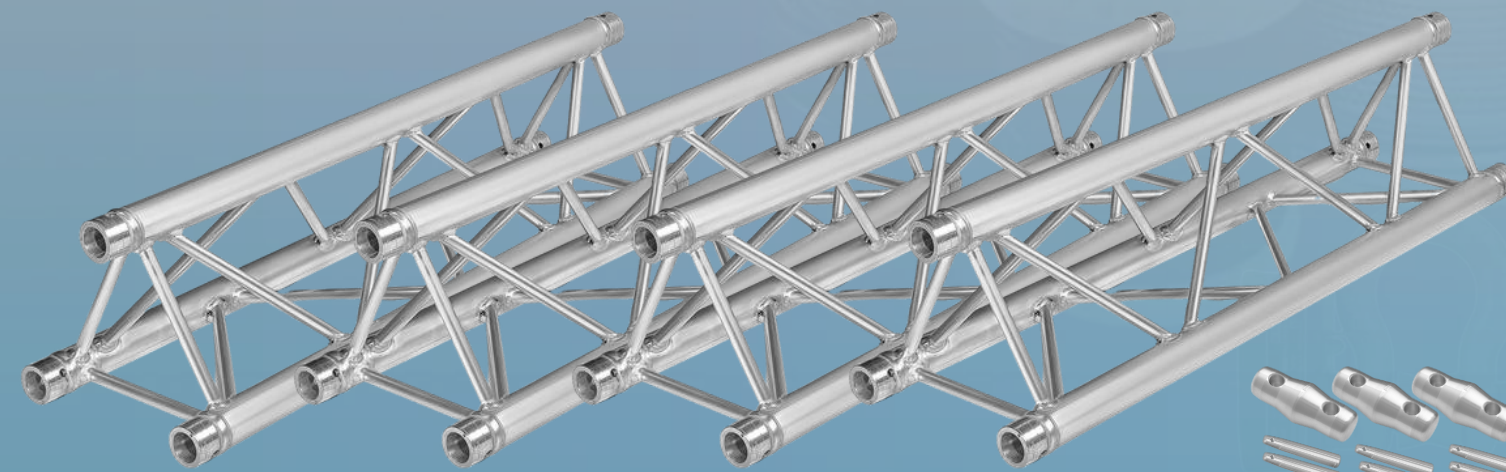

ETNZ 2021 SHOW SPECIALS PROLYTE⁴

H30D - L250 300MM TRIANGLE TRUSS 2.5M 10M TRUSS LINE PACKAGE

\$1,299.00 + GST

ONLY WHILE STOCKS LAST

INCLUDES 3 X SETS OF COUPLERS
IMAGE SHOWS 1
SET

GET IN TOUCH.
LET'S TALK DEALS.